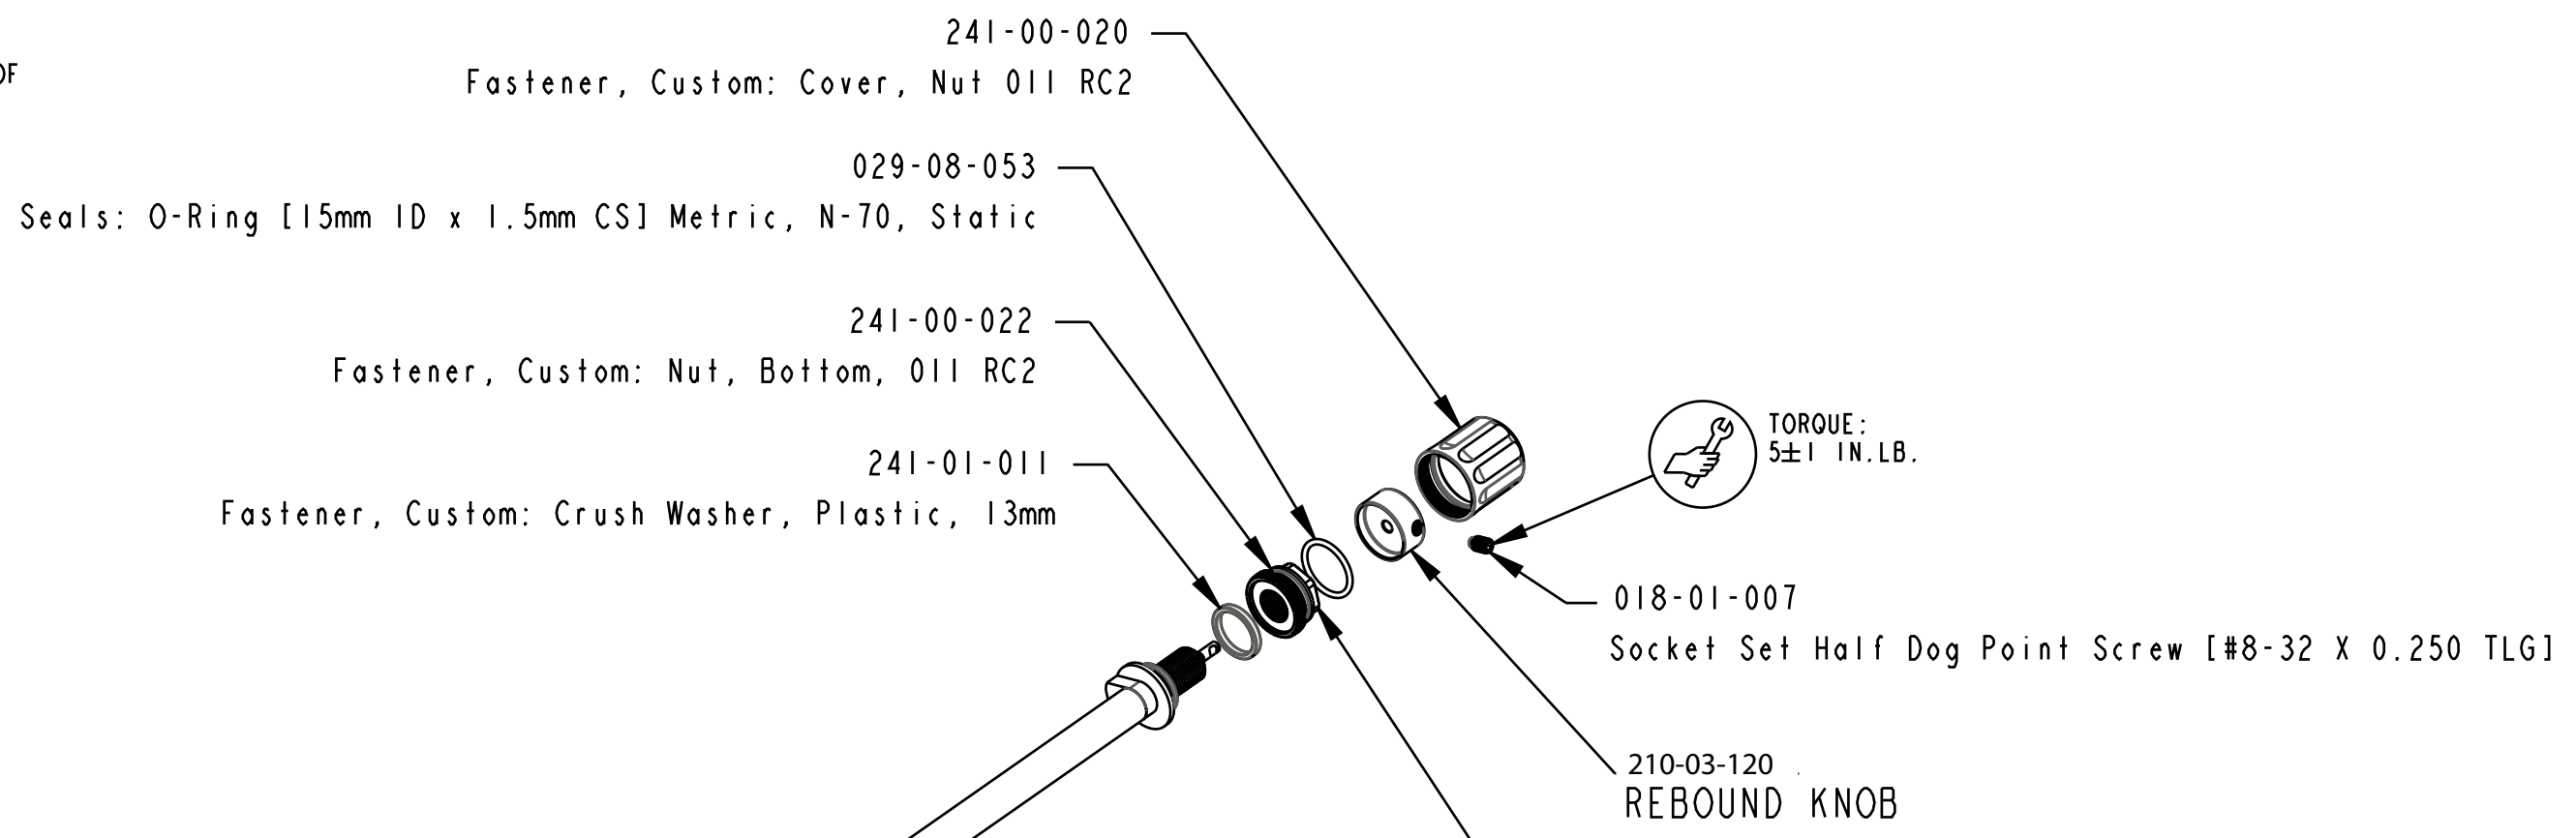

4

3

2

1

- PROPRIETARY -  
THIS DOCUMENT CONTAINS CONFIDENTIAL, PROPRIETARY INFORMATION  
THAT IS FOX PROPERTY. DO NOT DISCLOSE TO OR DUPLICATE  
FOR OTHERS EXCEPT AS AUTHORIZED BY FOX.

		<b>FOX Factory, Inc.</b>	Ph 831-768-1100
		130 Hangar Way, Watsonville, CA 95076 USA	Fax 831-768-9312
TITLE		<b>2015 36</b>	
		<b>RC2 Cartridge, Complete</b>	
SIZE	DWG. NO.		
<b>C</b>			
PLOT SCALE 0.50:1		SHEET 1 OF 1	