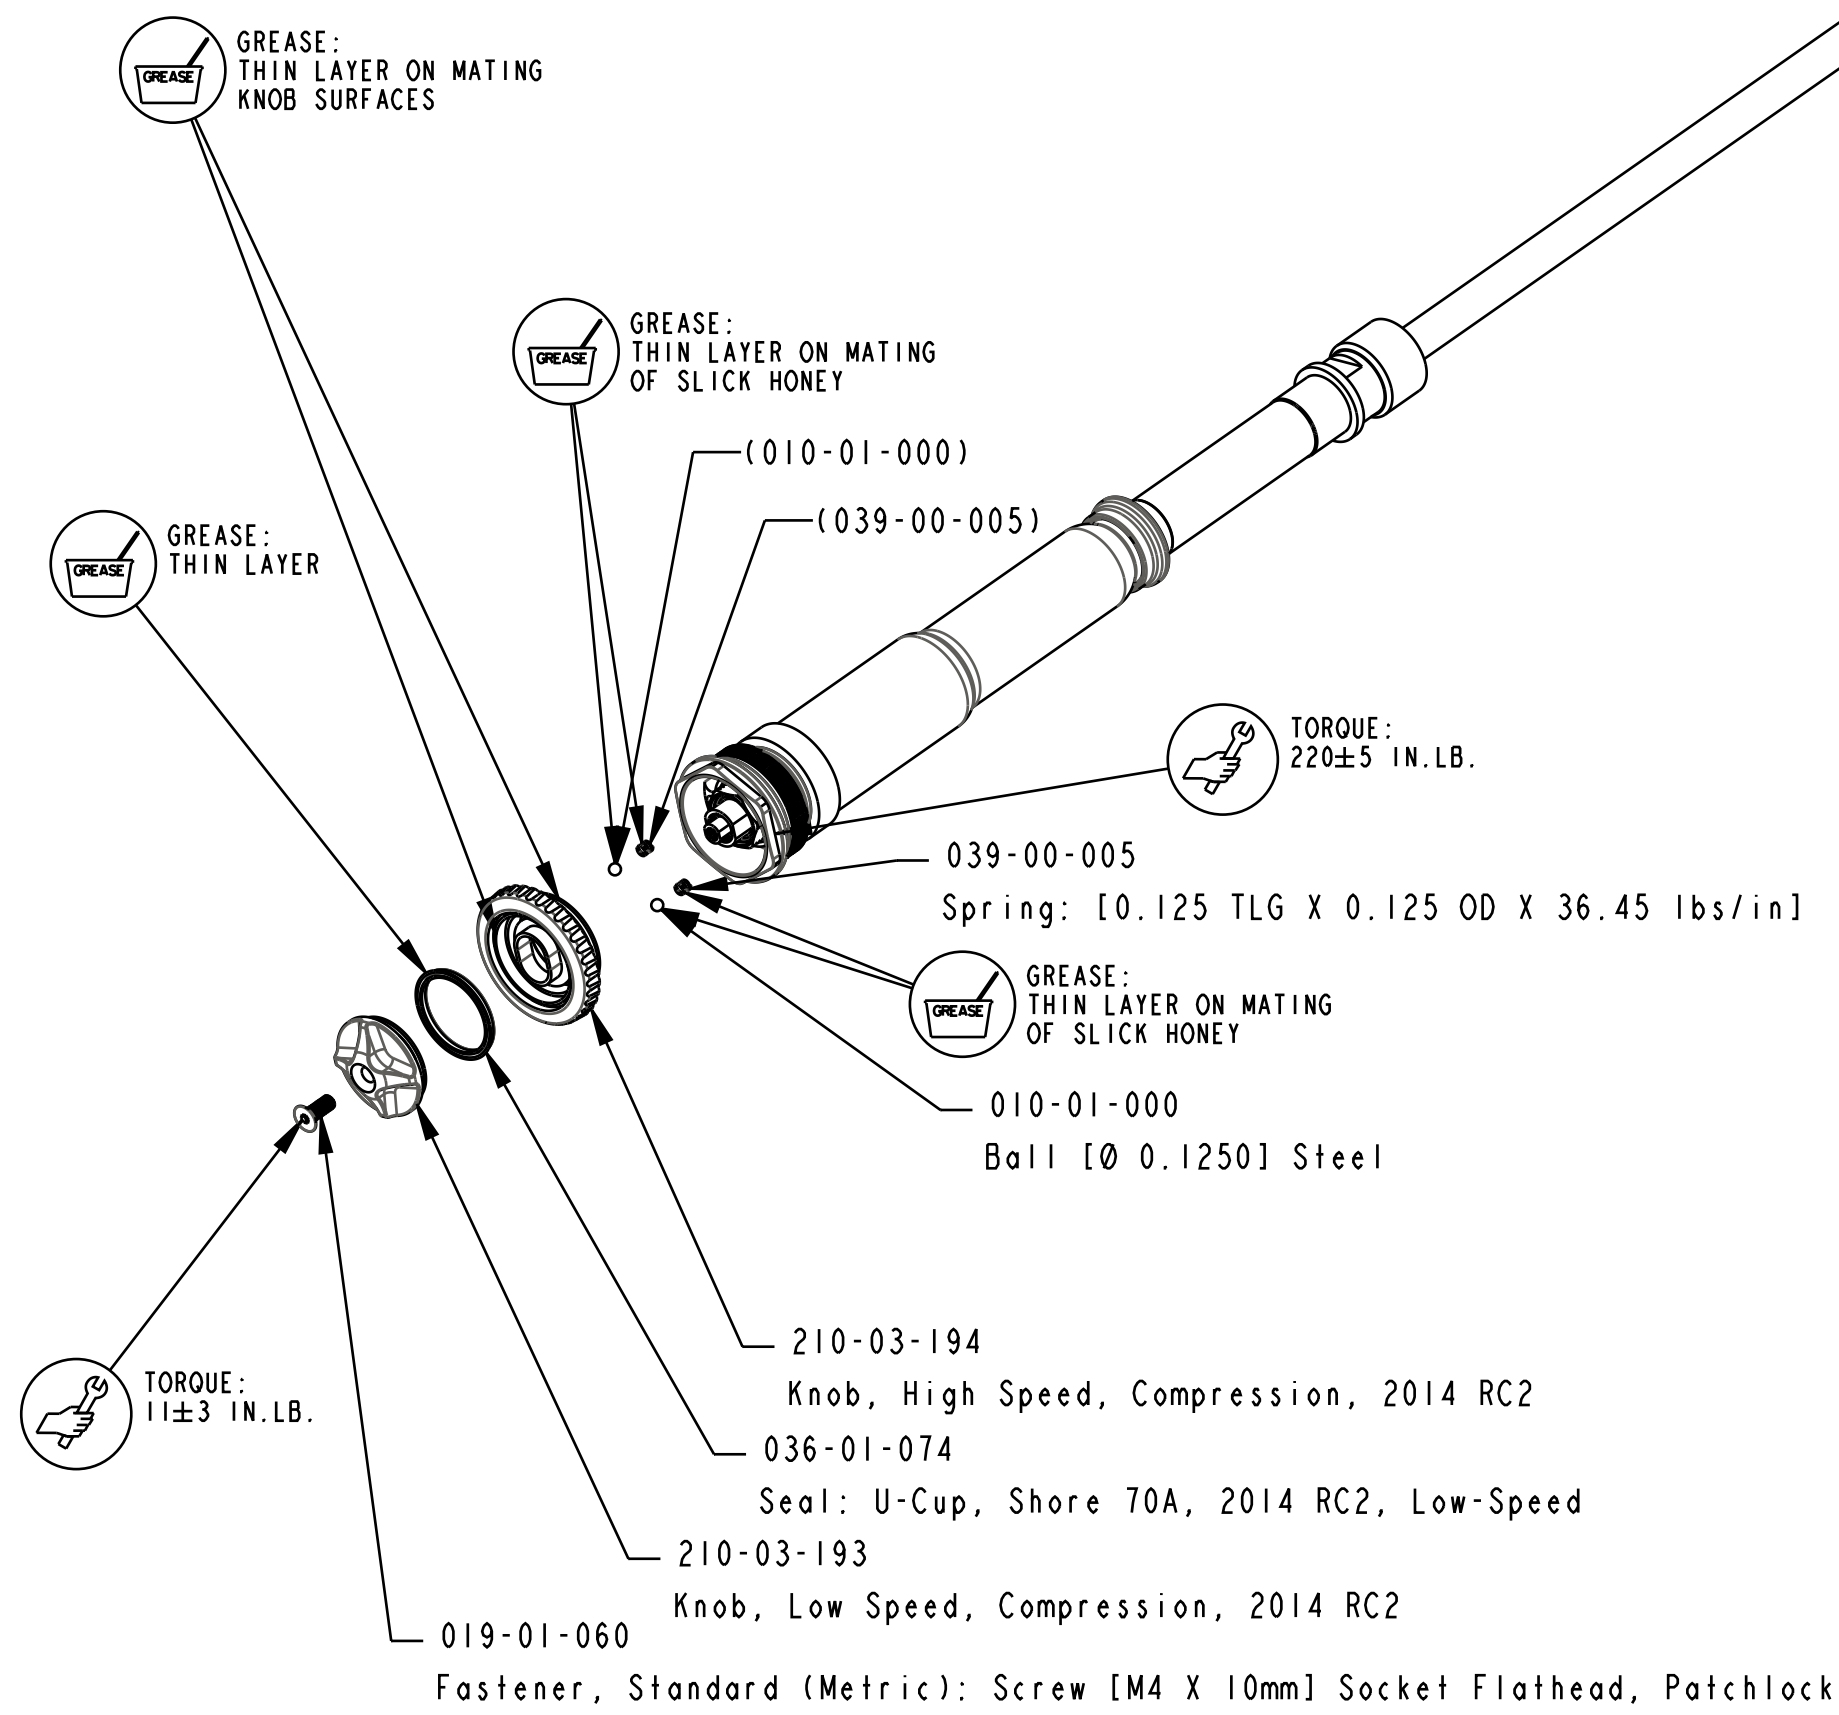

4

3

2

1

- PROPRIETARY -  
THIS DOCUMENT CONTAINS CONFIDENTIAL, PROPRIETARY INFORMATION  
THAT IS FOX PROPERTY. DO NOT DISCLOSE TO OR DUPLICATE  
FOR OTHERS EXCEPT AS AUTHORIZED BY FOX.

		<b>FOX Factory, Inc.</b>	Ph 831-768-1100
		130 Hangar Way, Watsonville, CA 95076 USA	Fax 831-768-9312
TITLE		<b>2015 36</b>	
		<b>RC2 Cartridge, Complete</b>	
SIZE	DWG. NO.		
<b>C</b>			
PLOT SCALE 0.50:1		SHEET 1 OF 1	